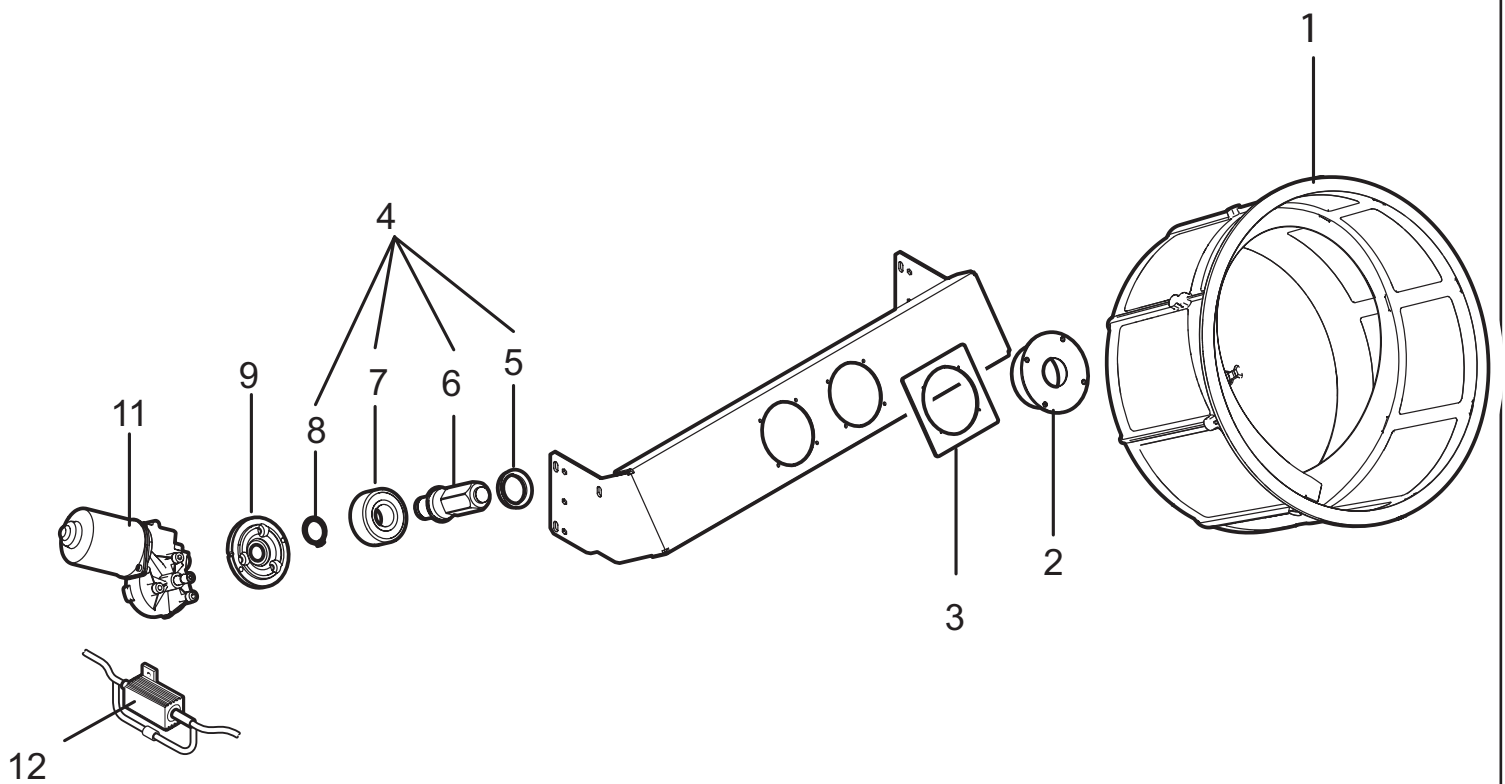

BREADING STATION BASIC

Pos	Spare Code	Factory Code	Descrizione	Description	Ref./Notes
1	095753	0835R63300	CESTELLO FILTRAGGIO	SIFTING DRUM	
2	094867	0505R21303	FLANGIA	FLANGE JOINT	
3	094897	0548R11001	GUARNIZIONE	GASKET	
4	094992	0833R36601	ASS. PERNO DI FISSAGGIO CESTELLO	SHAFT FOR SIFTING DRUM ASS.Y	
5	094899	0569R08900	GUARNIZIONE	GASKET	
6	094864	0518R05803	PERNO, CESTELLO	SHAFT, SIFTING DRUM	
7	095751	0530R09500	CUSCINETTO SKF	BALL BEARING SKF	
8	094900	0530R06700	SEGER Ø25	SEGER RING Ø25	
9	094865	0520R10604	SUPPORTO CUSCINETTO	BALL BEARING SUPPORT	
11	094866	0680R00100	MOTORIDUTTORE 24V	MOTOR 24V	
12	094901	0617R13100	RESISTENZA DIODO	DIODE RESISTANCE